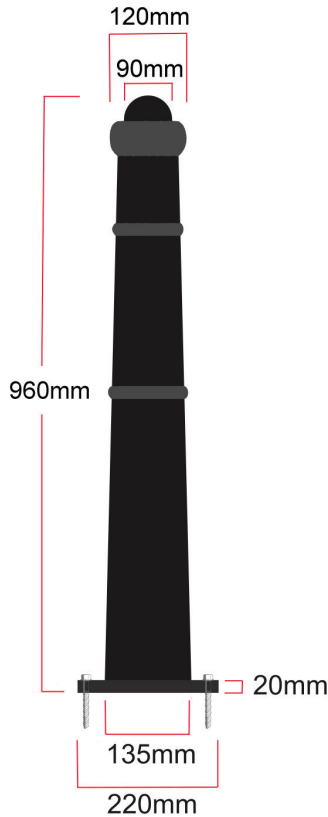

MARITIME BOLLARD

RECYCLED PLASTIC

The Replas Maritime bollard is formed from 100% recycled plastic for an extended, low maintenance lifetime in marine and other harsh environments. The bollard's distinctly nautical design makes it ideal for esplanades and seaside locations, but it fits in anywhere its elegant shape suits the situation.

The Maritime bollard looks great when combined with pipe or chain for a fence effect. It is available in black, is surface mounted and stands 960mm high. Replas recycled plastic bollards will not split, rot or crack, and never need painting.

WEIGHT

9.5 kg

COLOUR

Black

HEIGHT

960 mm

DIMENSIONS

Tapered as above